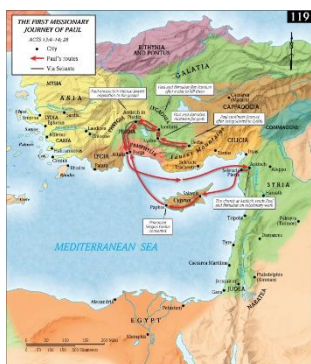

Our MultiGen+ Bible Study will start a new study on, "The Life & Ministry of Paul." This study begins Sunday, April 8th at 10:30 a.m. in the Fellowship Hall. All are invited!